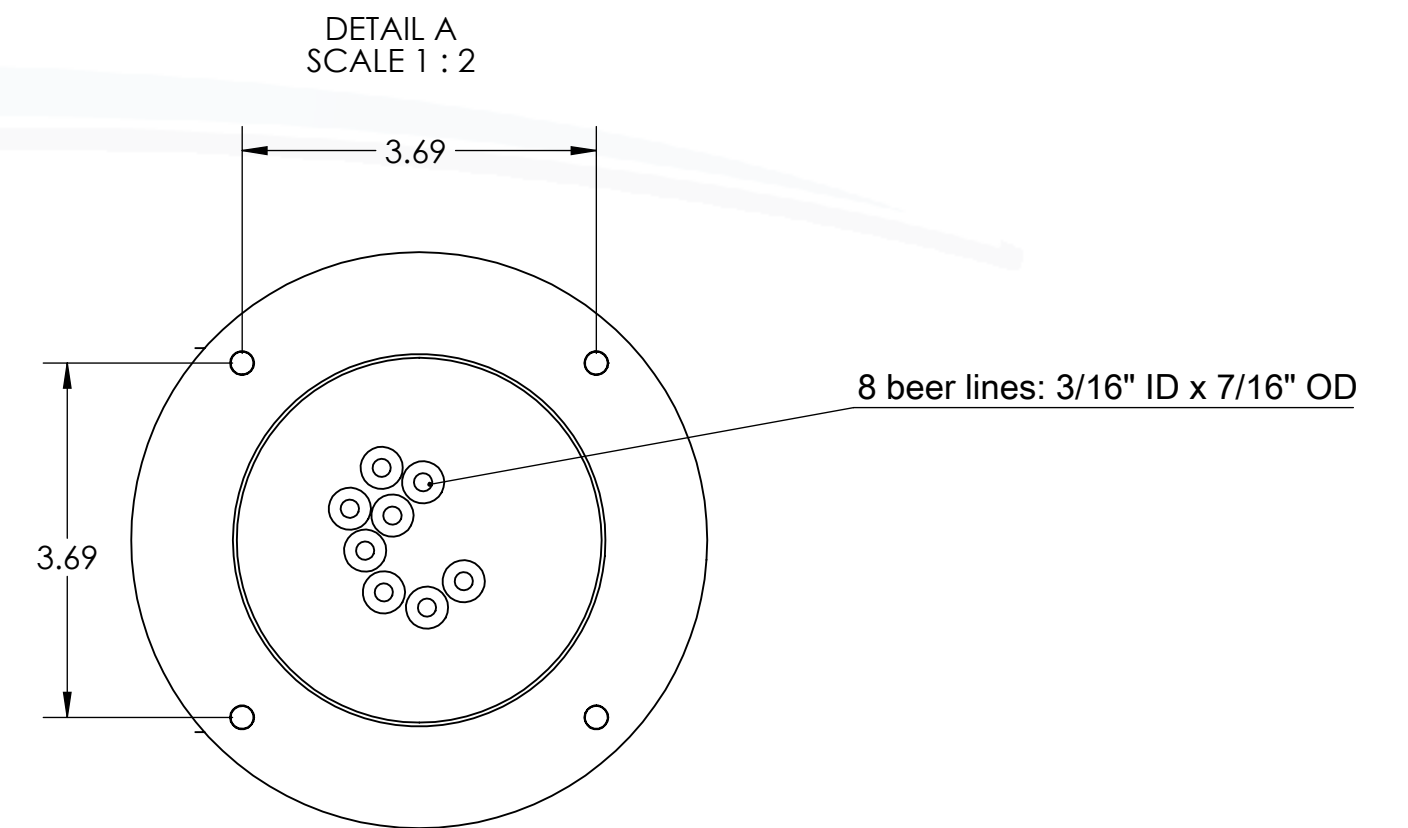

304SS tube connected to CBS NSF Flexible Total Barrier Tubing to 15lbs of Restriction

Suggested Drip Tray:
 BB701351 - 51" x 7" BSS Drip Tray
 BB702451 - 51" x 7" BSS Spray Drip Tray

Drawn By:	Chillmax Beverages Solutions, LLC	Date:	11/7/2024	Title:	
Approved By:	Production Manager			16T(3"OC) BSS LIONS GATE CH-MX AIR	
Material:	304 SS	Finish:	Brushed SS	Part Number:	Revision:
Unless otherwise mentioned, dimensions are inches				BB101829-16AC	
				Scale:	