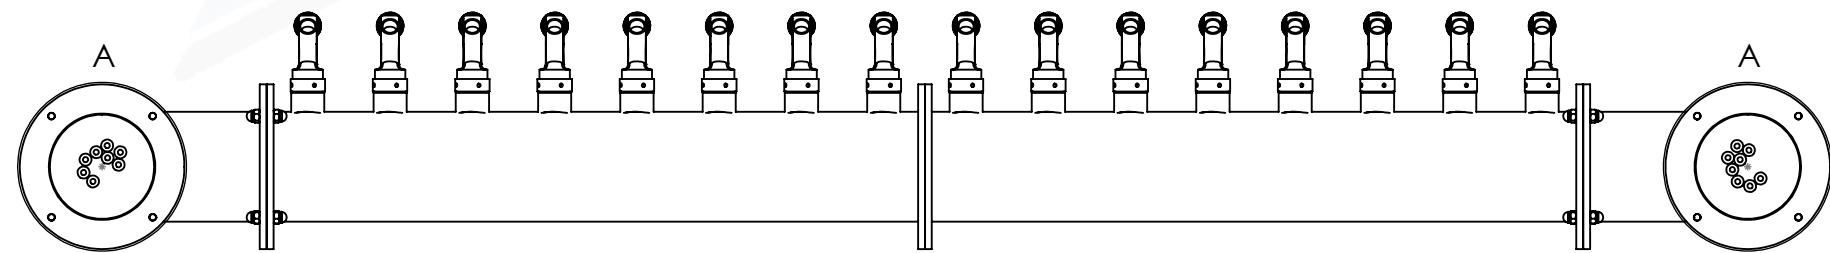

304SS tube connected to CBS NSF Flexible Total Barrier Tubing to 15lbs of Restriction

Suggested Drip Tray:
 BB701351 - 51" x 7" BSS Drip Tray
 BB702451 - 51" x 7" BSS Spray Drip Tray

Drawn By:	Chillmax Beverages Solutions, LLC	Date:	11/7/2024	Title:	
Approved By:	Production Manager			16T(3"OC) BSS LIONS GATE CH-MX AIR	
Material:	304 SS	Finish:	Brushed SS	Part Number:	Revision:
Unless otherwise mentioned, dimensions are inches				BB101829-16AC	
				Scale:	